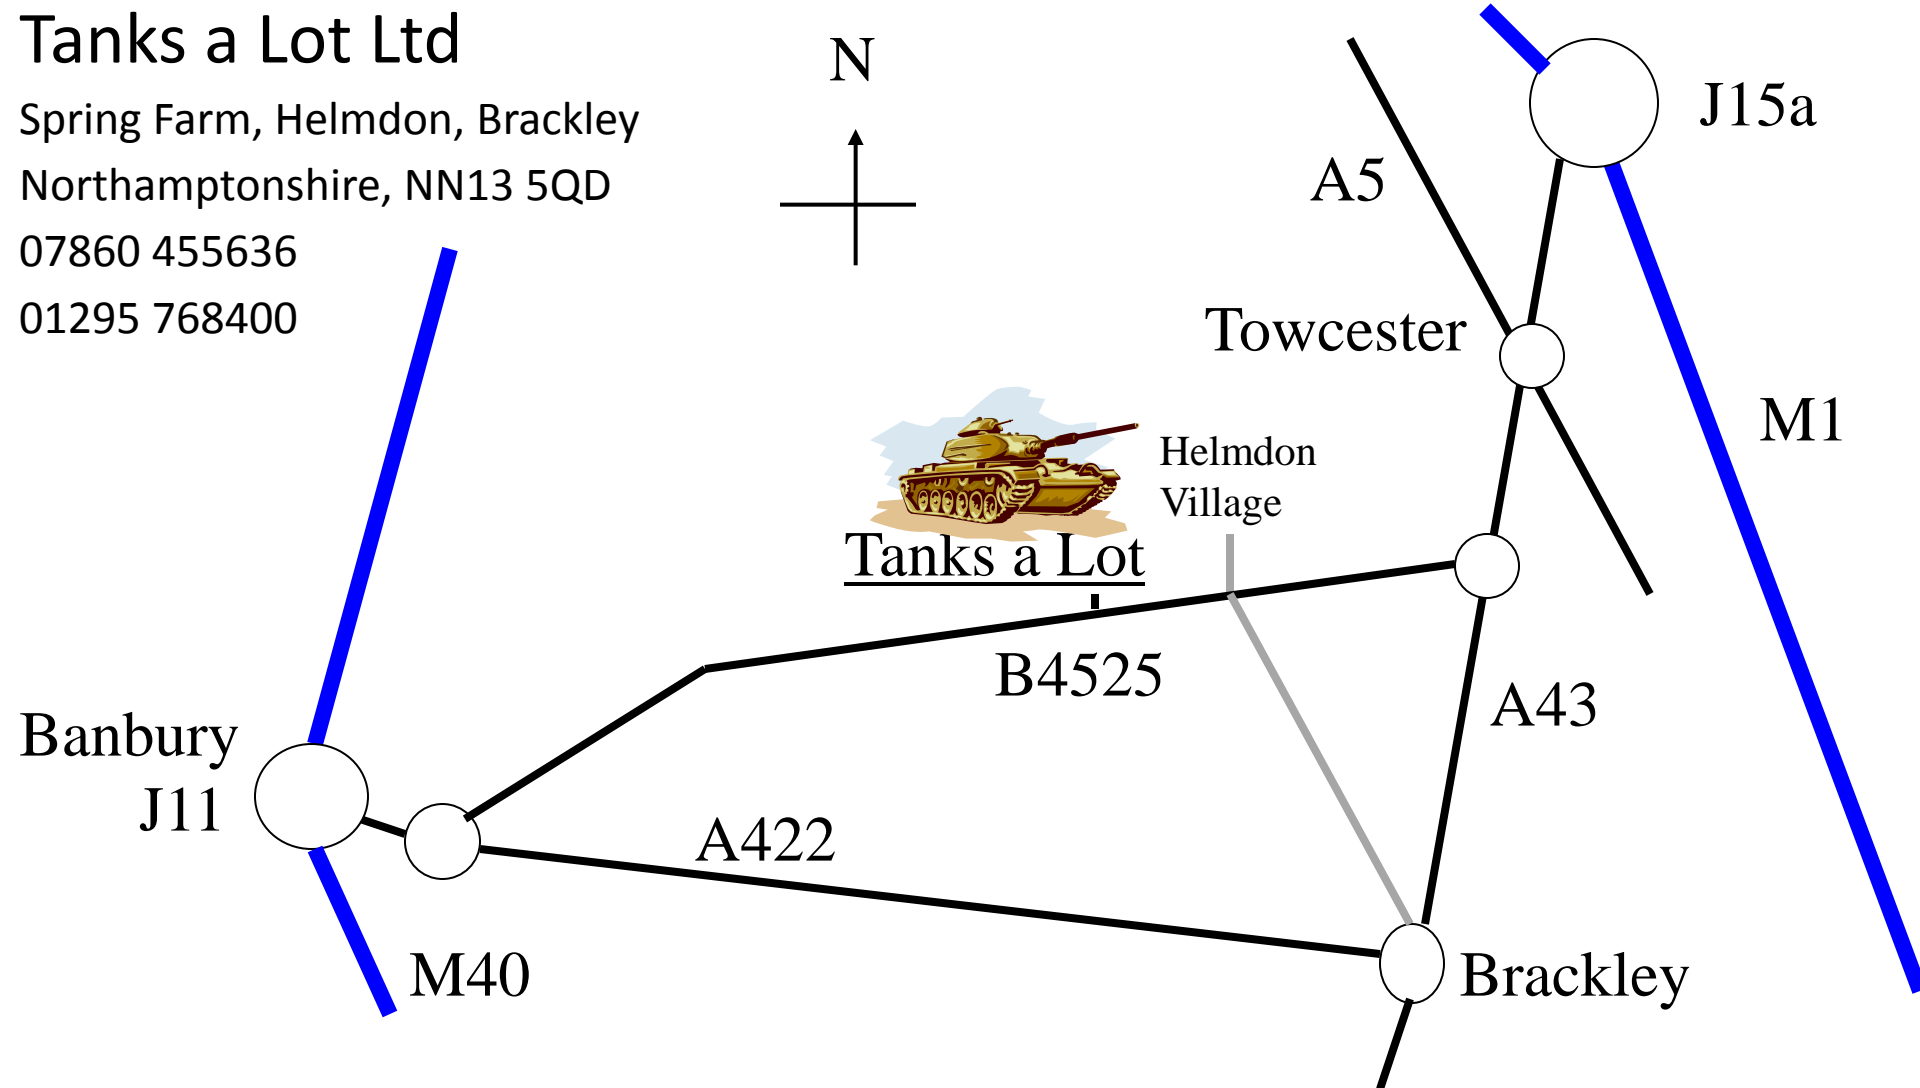

Tanks a Lot Ltd

Spring Farm, Helmdon, Brackley

Northamptonshire, NN13 5QD

07860 455636

01295 768400

From M1 junction 15a or A5 Towcester take the A43 South. Travel past Silverstone. Take the second turnoff, **B4525**, to Helmdon for about 5 miles,. Do **not** turn at the crossroads to Helmdon village. Tanks a Lot are on the right approximately 1/2 mile after the Helmdon/ Brackley crossroads on the B4525. Sat Nav will try and send you into the village. Ignore!

From the M40, turn east onto the A422 towards Brackley. At the next roundabout, take the first left onto the B4525. Tanks a Lot are about 7 miles on the left hand side on the B4525.